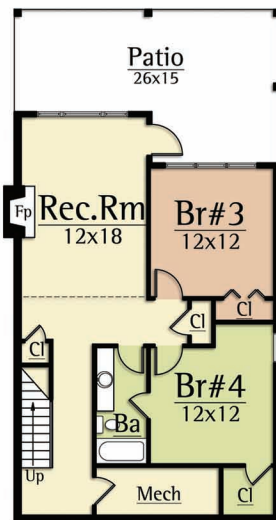

MOSSCREEK

RUSTIC AMERICAN HOME DESIGN

NORTHSHORE

123A 4 Bedroom / Lower Level / Loft

Copyright 2012 MossCreek
www.MossCreek.net
800.737.2166

More than just a home, the Northshore is the perfect rustic retreat for family and friends. The Northshore features 4 bedrooms and 3 baths. A MossCreek Carriage House can easily be added as a detached garage. A large vaulted Great Rm with exposed timbers and an open Kitchen complete a dramatic interior. Exterior timber, stone, board and batten, and shingle detailing complete the feel of this perfect rustic getaway.

NORTHSHORE
2,686 total square feet

Lower Level
976 square feet

Upper Level
734 square feet

Copyright 2012 MossCreek

www.MossCreek.net • 800.737.2166