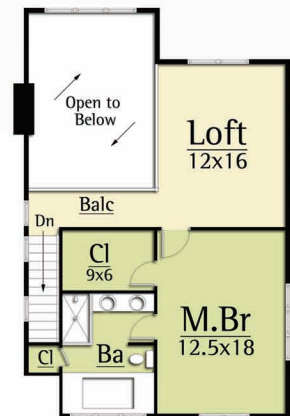

MOSSCREEK

RUSTIC AMERICAN HOME DESIGN

NORTHSHORE

123A 4 Bedroom / Lower Level / Loft

Copyright 2012 MossCreek
www.MossCreek.net
800.737.2166

More than just a home, the Northshore is the perfect rustic retreat for family and friends. The Northshore features 4 bedrooms and 3 baths. A MossCreek Carriage House can easily be added as a detached garage. A large vaulted Great Rm with exposed timbers and an open Kitchen complete a dramatic interior. Exterior timber, stone, board and batten, and shingle detailing complete the feel of this perfect rustic getaway.

NORTHSHORE
2,686 total square feet

Lower Level
976 square feet

Upper Level
734 square feet

Copyright 2012 MossCreek

www.MossCreek.net • 800.737.2166