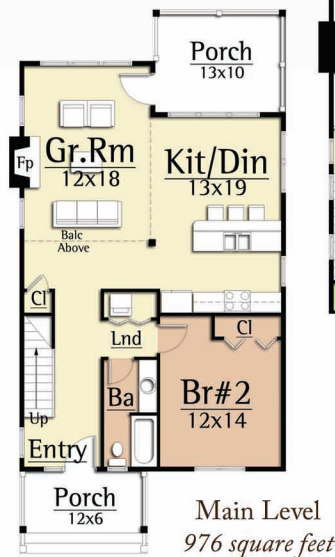

MOSSCREEK

RUSTIC AMERICAN HOME DESIGN

NORTHSHORE

123A 4 Bedroom / Lower Level / Loft

Copyright 2012 MossCreek
www.MossCreek.net
800.737.2166

More than just a home, the Northshore is the perfect rustic retreat for family and friends. The Northshore features 4 bedrooms and 3 baths. A MossCreek Carriage House can easily be added as a detached garage. A large vaulted Great Rm with exposed timbers and an open Kitchen complete a dramatic interior. Exterior timber, stone, board and batten, and shingle detailing complete the feel of this perfect rustic getaway.

NORTHSHORE
2,686 total square feet

Lower Level
976 square feet

Upper Level
734 square feet

Copyright 2012 MossCreek

www.MossCreek.net • 800.737.2166