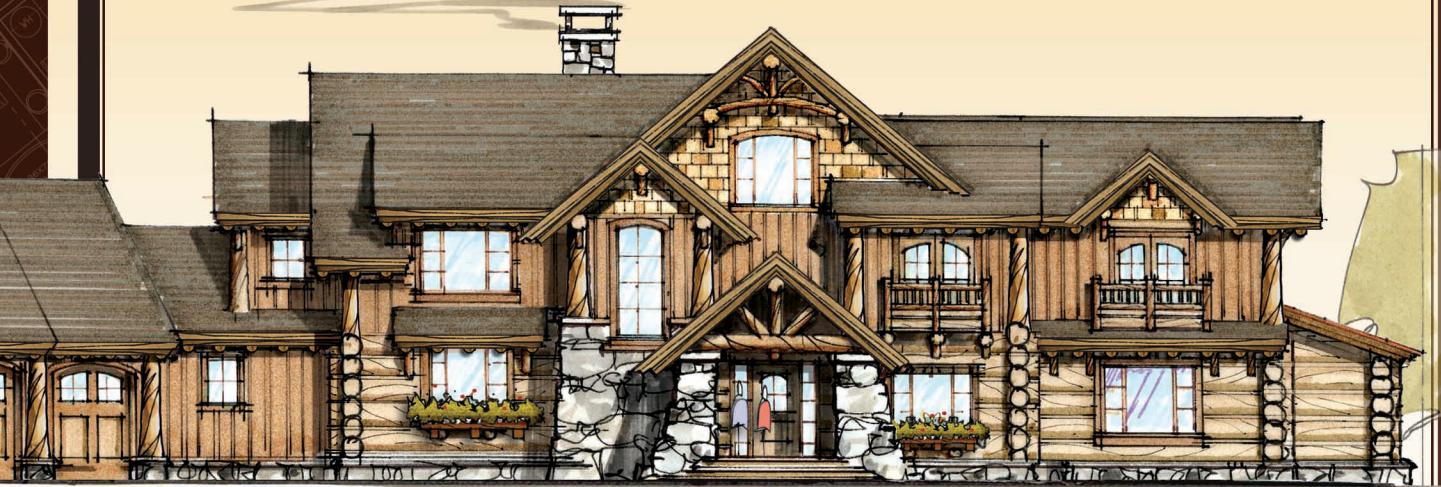

MOSSCREEK

RUSTIC AMERICAN HOME DESIGN

CASCADES LODGE

Copyright 2012 MossCreek
www.MossCreek.net
800.737.2166

The North Cascades have long been known as the North American Alps. Characterized by rugged beauty, this steep mountain range is filled with jagged peaks, deep valleys, cascading waterfalls and glaciers.

The Cascades Lodge by MossCreek features 4 bedrooms, 3 1/2 baths, with a master on the main level. A large story and a half vaulted Great Room with exposed log trusses and an open Kitchen / Dining Room, and Home Office, create a dramatic interior. Large tapered stone piers complete the feel of the pacific northwest lodge.