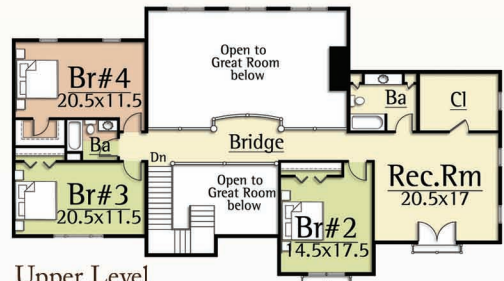

The Cascades Lodge by MossCreek features 4 bedrooms, 3 1/2 baths, with a master on the main level. A large story and a half vaulted Great Room with exposed log trusses and an open Kitchen / Dining Room, and Home Office, create a dramatic interior. Large tapered stone piers complete the feel of the pacific northwest lodge.

Upper Level  
1,870 square feet

Main Level  
3,900 square feet

**CASCADES LODGE**  
*5,770 total square feet*

Copyright 2012 MossCreek

www.MossCreek.net • 800.737.2166