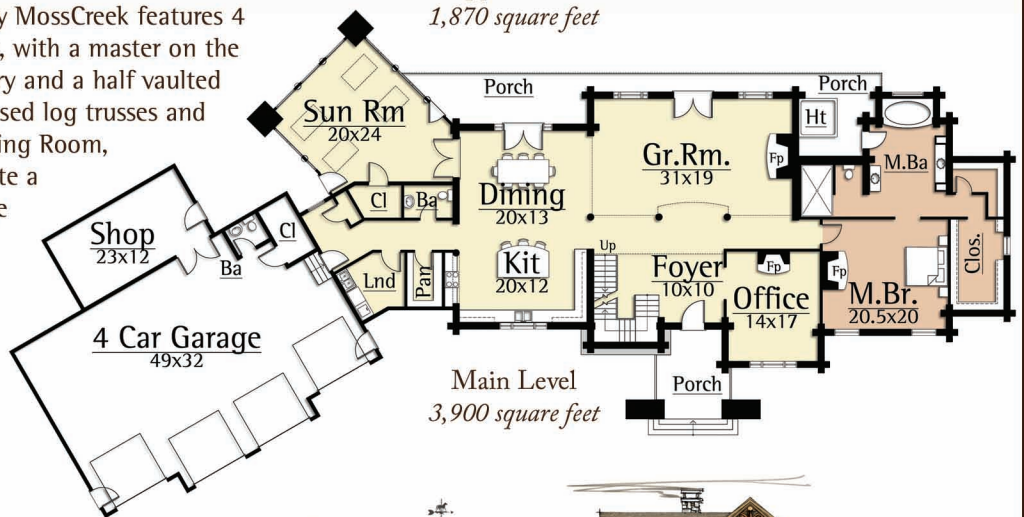

The Cascades Lodge by MossCreek features 4 bedrooms, 3 1/2 baths, with a master on the main level. A large story and a half vaulted Great Room with exposed log trusses and an open Kitchen / Dining Room, and Home Office, create a dramatic interior. Large tapered stone piers complete the feel of the pacific northwest lodge.

Upper Level  
1,870 square feet

Main Level  
3,900 square feet

**CASCADES LODGE**  
*5,770 total square feet*

Copyright 2012 MossCreek

www.MossCreek.net • 800.737.2166