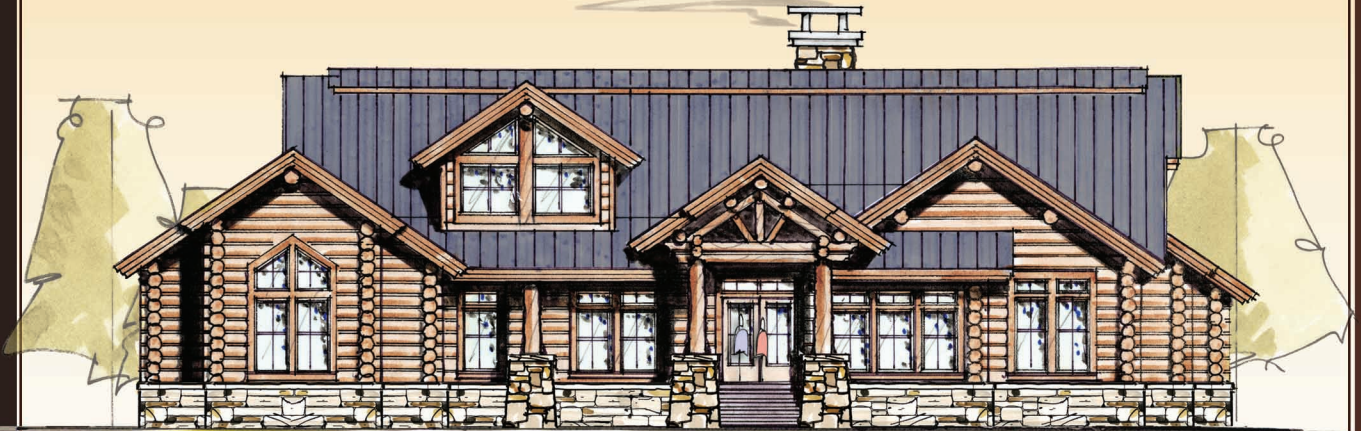

MOSSCREEK

RUSTIC AMERICAN HOME DESIGN

GRIZZLY

Copyright 2012 MossCreek
www.MossCreek.net
800.737.2166

The Grizzly Lodge features genuine ranch style living on one level. Architectural details include Boston ridge vents, oversized log posts, tapered stone columns, and a stone water table. Inside, the Grizzly features three bedrooms, 2.5 baths, and open dining/kitchen/great rooms for gracious entertaining. A master suite for a master, and a dramatic panoramic glassed breakfast room that brings the outside in complete this masterful design.

GRIZZLY

2,694 total square feet

Copyright 2012 MossCreek

www.MossCreek.net • 800.737.2166